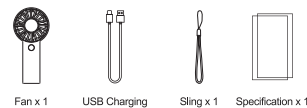

Product parameter