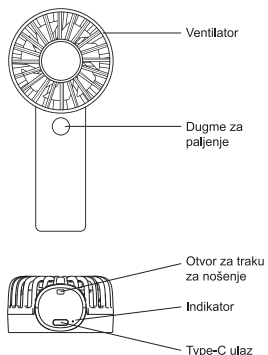

Elementi proizvoda

Specifikacije

Naziv proizvoda: Ručni ventilator
Model i šifra: BREEZE 38.140
Materijal: ABS plastika
Ulazna snaga: 5V= 1A
Izlazna snaga: 3W
Ulaz: Type-C
Kapacitet baterije: 1200 mAh
Brzine: Tri brzine
Standard: GB4706.1-2005 GB4706.27-2008

Operacije

Svetlosni indikator	Nizak nivo baterije	Belo svetlo blinka ubrzano
	Stanje punjenja	Belo svetlo blinka usporeno
	Baterija napunjena u potpunosti	Belo svetlo
Dugme za paljenje i gašenje	Stanje rada	Belo svetlo
	Pritisnite dugme jednom	Pokreće se prva brzina
	Pritisnite dugme dva puta	Pokreće se druga brzina
	Pritisnite dugme tri puta	Pokreće se treća brzina
	Pritisnite dugme četiri puta	Gašenje

Sadržaj pakovanja

Upozorenja