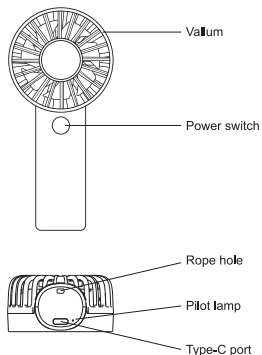

ENG

USER MANUAL

Product introduction

Specifications

Product name: Mini handheld fan
Model: BREEZE 38.140
Main material: ABS
Enter: 5V= 1A
Rated power: 3W
Input interface: Type-C
Battery capacity: 1200 mAh
Gear: third gear
Executive standard: GB4706.1-2005 GB4706.27-2008

Operation instruction

Indicator light	Low battery condition	White lights flash fast
	Charging state	White light Slow flicker
	Fully charged condition	white light on
Power Switch	Running state	white light on
	Press the 1 power button	Start 1st gear
	Press the 2 power button	Start 2st gear
	Press the 3 power button	Start 3st gear
	Press the 4 power button	Power off

Product parameter

Matters needing attention

- When the product is charged, the charging cable should be pulled out in time, because overcharging will affect the service life of the product.
- Do not charge this product over the specified voltage.
- Do not disassemble or repair this product yourself.
- Do not knock or throw this product from a high altitude, repeated knocks may cause internal damage.
- Keep products out of reach of infants and young children.
- Do not use any form of fast charging head, so as not to cause product failure or damage.
- The product is not recommended for use in places where the temperature is higher than 60°C, continuous high temperature will affect the function of the product.
- When using the neck, please pay attention to prevent hair or foreign matter from entering the fan and causing product damage.
- Children need to be supervised by an adult.
- Do not block the air inlet and air outlet. Otherwise, the product may be damaged.

SRB

UPUTSTVO ZA UPOTREBU